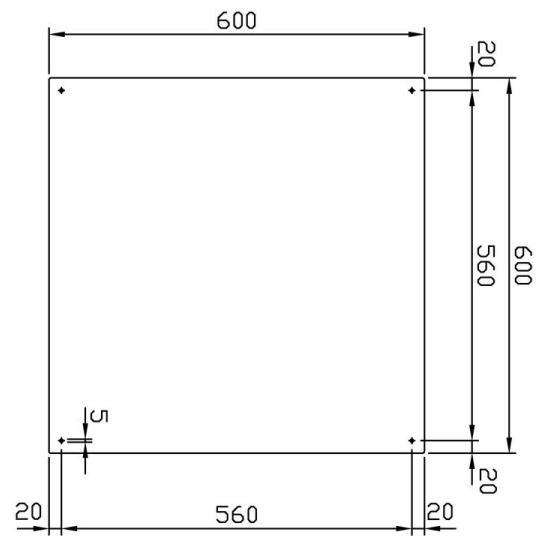

WP 601

Speil i høyglanspolert rustfritt stål, 600 x 600 mm

Vekt: 11,5 kg

WP 601	600 x 600 mm
WP 602	600 x 400 mm
WP 603	800 x 400 mm
WP 604	700 x 500 mm

WP 601

Overflate	Art.nr.
Høyglanspolert (standard)	727855